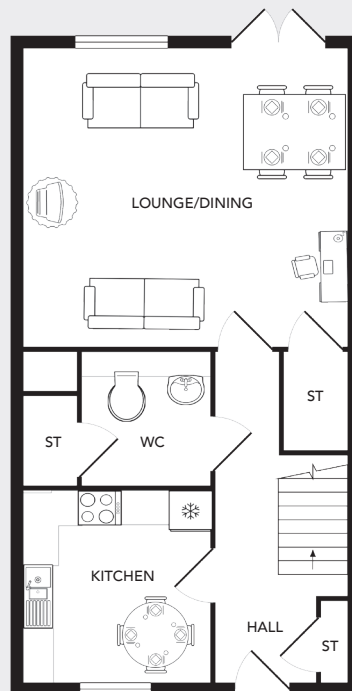

THE BALTACHA

TWO STOREY VILLA

THREE BEDROOMS

PLOTS 13, 14, 26, 27, 28, 29, 76, 77

Ground Floor

Lounge/Dining
4709mm x 4566mm
15ft 4in x 14ft 9in

Kitchen
2465mm x 2970mm
8ft x 9ft 7in

WC
1560mm x 1884mm
5ft 1in x 6ft 1in

First Floor

Double bedroom
2559mm x 4565mm
8ft 4in x 14ft 9in

Double bedroom
4709mm x 2610mm
15ft 4in x 8ft 6in

Single bedroom
2050mm x 3333mm
6ft 7in x 10ft 9in

Bathroom
2459mm x 2245mm
8ft x 7ft 4in

91 SQ M

GROUND FLOOR

FIRST FLOOR