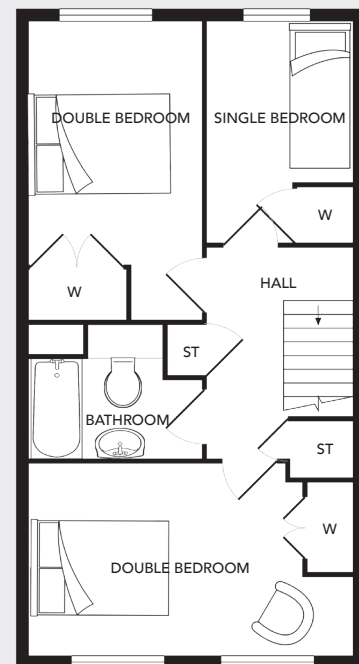

THE BALTACHA

TWO STOREY VILLA

THREE BEDROOMS

PLOTS 13, 14, 26, 27, 28, 29, 76, 77

Ground Floor

Lounge/Dining
4709mm x 4566mm
15ft 4in x 14ft 9in

Kitchen
2465mm x 2970mm
8ft x 9ft 7in

WC
1560mm x 1884mm
5ft 1in x 6ft 1in

First Floor

Double bedroom
2559mm x 4565mm
8ft 4in x 14ft 9in

Double bedroom
4709mm x 2610mm
15ft 4in x 8ft 6in

Single bedroom
2050mm x 3333mm
6ft 7in x 10ft 9in

Bathroom
2459mm x 2245mm
8ft x 7ft 4in

91 SQ M

GROUND FLOOR

FIRST FLOOR