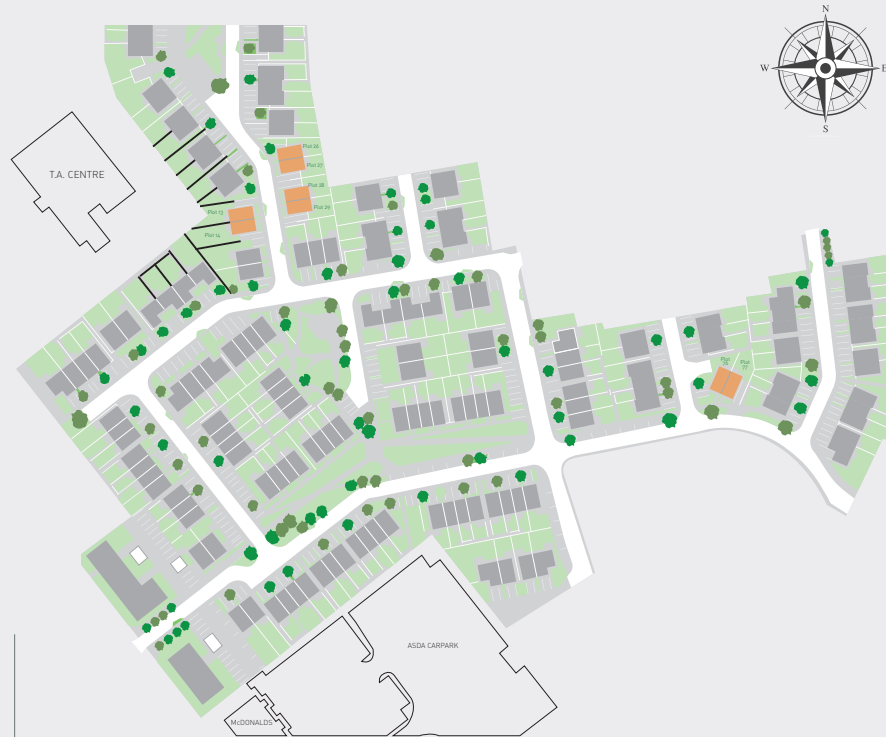

THE BALTACHA

TWO STOREY VILLA

THREE BEDROOMS

PLOTS 13, 14, 26, 27, 28, 29, 76, 77

Ground Floor

Lounge/Dining
4709mm x 4566mm
15ft 4in x 14ft 9in

Kitchen
2465mm x 2970mm
8ft x 9ft 7in

WC
1560mm x 1884mm
5ft 1in x 6ft 1in